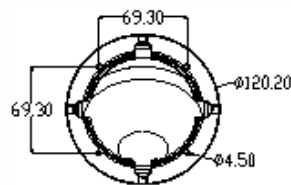

## Features

- 1/3" 4MP CMOS sensor
- H.265 / H.264 / M-JPEG dual streams
- Built-in video analytic functions
- Day/Night (ICR), WDR, 3DNR, AGC
- ONVIF (Profile S)
- Power over Ethernet (PoE)

## Dimensions

## Specifications

Model	NF4-D32S
<b>CAMERA</b>	
Image Sensor	1/3" 4MP CMOS sensor
Effective Pixel	2592 (H) x 1520 (V)
Frame Rate	25/30fps
Resolution	Up to 2592 x 1520 (main stream); up to VGA (sub stream)
Video Compression	H.265, H.264, M-JPEG (16kbps – 8000kbps)
Audio Compression	-
Open Standard	ONVIF (Profile S)
Min. Illumination	0.0 lux (IR on)
IR Range	30m
Sync System	Internal
Scan System	Progressive scan
Lens	3.6mm
Angle of View	Horizontal: 74°; Vertical: 41°
Electronic Shutter	Auto / manual (1/30-1/10000) / FLK
<b>CONTROL</b>	
Video Adjustment	Brightness, contrast, saturation, sharpness, hue
3D Noise Reduction	Close / low / mid / mid-high / high
Digital WDR	Close / low / mid / high
Auto Gain Control	Low / mid-low / mid / mid-high / high
Day / Night	Auto / color / B/W / external
Privacy Mask	4 zones
Mirror	Close / horizontal / vertical / 90° rotation / 180° rotation / 270° rotation
Slow Shutter	Close / open
<b>EVENT</b>	
Event Type	Video motion detection, video tamper
Video Analysis	Tripwire, loitering, missing / unattended object detection, crowd monitoring
Action Type	Dial-back, snapshot, email notification
External Alarm Input	0
Motion Detection	4
Relay Output	0
<b>COMMUNICATION</b>	
Network	RJ-45, 100 base-T
Protocol	TCP/IP, UDP, HTTP, DHCP, RTSP, DDNS, SMTP(SSL), PPPoE, UPNP, NTP, P2P, FTP
Concurrent Connection	4
Audio Input	0
Audio Output	0
Video Output	1 (CVBS)
<b>MISCELLANEOUS</b>	
Weather Protection	IP65
Operating Environment	-20 ~ 55°C / 90% relative humidity (no condensation)
Power Supply	DC12V / PoE, 10W
Dimensions (mm)	95 (H) x Ø120 (D)
Weight	675g
Accessories	CC-WL0D3, CC-DP0D3