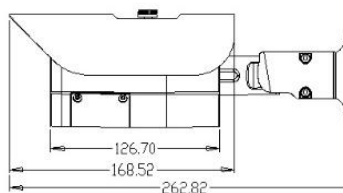

## Features

- Sony 1/1.8" 6.4MP sensor
- H.265 / H.264 / M-JPEG dual streams
- Built-in video analytic functions
- P-Iris motorized lens for superb video quality
- Micro SD slot for recording
- Day/Night (ICR), T-WDR (120dB), 3DNR, AGC, defogging
- ONVIF (Profile S)
- Power over Ethernet (PoE)

## Dimensions