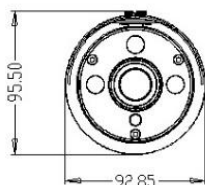

## Dimensions

## Specifications

Model	NS5-B36W
<b>CAMERA</b>	
Image Sensor	Sony 1/1.8" 6.4MP STARVIS sensor
Effective Pixel	2592 (H) x 1944 (V)
Frame Rate	25/30fps
Resolution	Up to 2592 x 1944 (main stream); up to D1 (sub stream)
Video Compression	H.265, H.264, M-JPEG (16kbps – 8000kbps)
Audio Compression	G.711A (64kbps)
Open Standard	ONVIF (Profile S)
Min. Illumination	0.0 lux (IR on)
IR Range	40m (adjustable)
Sync System	Internal
Scan System	Progressive scan
Lens	3.6-10mm P-Iris motorized lens
Angle of View	Horizontal: 77° ~ 36°; Vertical: 52° ~ 23°
Electronic Shutter	Auto / manual (1/30-1/10000) / FLK
S/N Ratio	≥50db
<b>CONTROL</b>	
Video Adjustment	Brightness, contrast, saturation, sharpness, hue
3D Noise Reduction	Close / low / mid / mid-high / high
True WDR	Close / low / mid / high
Auto Gain Control	Low / mid-low / mid / mid-high / high
Day / Night	Auto / color / B/W / external
Privacy Mask	4 zones
Mirror	Close / horizontal / vertical / 90° rotation / 180° rotation / 270° rotation
Defogging	Close / low / mid / high
Slow Shutter	Close / open
<b>EVENT</b>	
Event Type	External alarm, video motion detection, video tamper, network interruption
Video Analysis	Tripwire, loitering, missing / unattended object detection, crowd monitoring
Action Type	Dial-back, snapshot, relay switch control, email notification, micro SD card recording
External Alarm Input	2
Motion Detection	4
Relay Output	1
<b>COMMUNICATION</b>	
Network	RJ-45, 100 base-T
Protocol	TCP/IP, UDP, HTTP, DHCP, RTSP, DDNS, SMTP(SSL), PPPoE, UPNP, NTP, P2P, FTP
Concurrent Connection	5
Audio Input	1
Audio Output	1
Video Output	1 (CVBS)
<b>MISCELLANEOUS</b>	
Weather Protection	IP66
Operating Environment	-20 ~ 55°C / 90% relative humidity (no condensation)
Power Supply	DC12V / PoE, 10W
Dimensions (mm)	93 (W) x 96 (H) x 263 (L)
Weight	904g