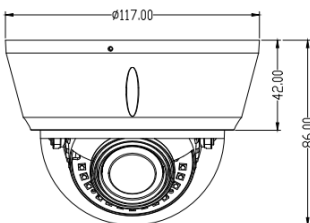

## Dimensions

## Specifications

Model	NS8-V26W
<b>CAMERA</b>	
Image Sensor	Sony 1/2.5" 8MP CMOS sensor
Effective Pixel	3840 (H) x 2160 (V)
Frame Rate	25/30fps
Resolution	Up to 3840 x 2160@25/30fps (main stream); Up to D1@25/30fps (sub stream); Up to 3840 x 2160@6fps (third stream)
Video Compression	H.265 / H.264 / M-JPEG (16kbps – 16Mbps)
Audio Compression	G.711u (64kbps)
Open Standard	ONVIF (Profile S)
Min. Illumination	0.0 lux (IR on)
IR Range	20m
Sync System	Internal
Scan System	Progressive scan
Lens	3.0-10mm motorized lens
Angle of View	Horizontal: 41° ~ 97°; Vertical: 21° ~ 53°
Electronic Shutter	Auto / manual (1/30-1/10000) / FLK
<b>CONTROL</b>	
Video Adjustment	Brightness, contrast, saturation, sharpness, hue
3D Noise Reduction	Close / low / mid / mid-high / high
True WDR	Close / low / mid / high
Auto Gain Control	Low / mid-low / mid / mid-high / high
Day / Night	Auto / color / B/W / external
Privacy Mask	4 zones
ROI	4 zones
Mirror	Close / horizontal / vertical / 90° rotation / 180° rotation / 270° rotation
Defogging	Close / low / mid / high
Slow Shutter	Close / open
<b>EVENT</b>	
Event Type	External alarm, video motion detection, video tamper, network interruption
Video Analysis	Tripwire, loitering, missing / unattended object detection, crowd monitoring
Action Type	Dial-back, snapshot, relay switch control, email notification, micro SD card recording
External Alarm Input	2
Motion Detection	4
Relay Output	1
<b>COMMUNICATION</b>	
Network	RJ-45, 100 base-T
Protocol	TCP/IP, UDP, HTTP, DHCP, RTSP, DDNS, SMTP(SSL), PPPoE, UPNP, NTP, P2P, FTP
Concurrent Connection	4
Audio Input	1
Audio Output	1
Video Output	1 (CVBS)
<b>MISCELLANEOUS</b>	
Weather Protection	IP66
Operating Environment	-20 ~ 55°C / 90% relative humidity (no condensation)
Power Supply	DC12V / PoE, 9W
Dimensions (mm)	86 (H) x Φ117 (D)
Weight	660g