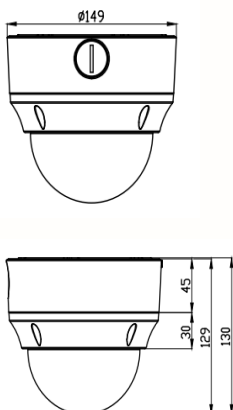

2MP H.264 10x Vandal Resistant High Speed Dome IP Camera

Features

- 1/2.8" 2.0MP CMOS sensor
- 10X optical zoom
- H.264 / M-JPEG dual streams
- Micro SD slot for recording
- Enhancements: WDR, 3D NR
- ONVIF (Profile S)

Dimensions

Specifications

Model	NZ2-T210
CAMERA	
Image Sensor	1/2.8" 2.0MP CMOS sensor
Effective Pixel	1920 (H) x 1080 (V)
Frame Rate	25/30fps
Resolution	up to 1920 x 1080 (main stream); up to D1 (sub stream)
Video Compression	H.264, M-JPEG (100kbps – 6000kbps)
Open Standard	ONVIF (Profile S)
Min. Illumination	0.06 lux (colour), 0.01 lux (B/W)
Lens	10X optical zoom, f=4.7–47mm
Electronic Shutter	1/15 (Max) ; 1/5000 (Min)
S/N Ratio	≥50db
CONTROL	
Video Adjustment	Brightness, contrast, sharpness
Noise Reduction	3D NR
Digital WDR	1 - 5 / off
Video Compensation	BLC / HLC / off
Auto Gain Control	Auto / on / off
Day / Night Mode	Auto / day / night
TELEMETRY	
Panning Angle	360°
Panning Speed	0.1°-200°/sec (manual); 240°/sec (preset)
Tilting Angle	90°
Preset	255
Patrol	4
Tour	4
Pattern	4
Home Position	Preset / patrol / tour / pattern / off
EVENT	
Event Type	External alarm, video motion detection
Action Type	Dial-back, relay switch control, email notification, micro SD card recording
External Alarm Input	1
Motion Detection	4
Relay Output	1
COMMUNICATION	
Network	RJ-45, 100 base-T
Protocol	TCP/IP, UDP, HTTP, DHCP, RTSP, DDNS, SMTP(SSL), PPPoE, UPNP, NTP, P2P, FTP
Concurrent Connection	5
Audio Input	1
Audio Output	1
Video Output	1 (CVBS)
MISCELLANEOUS	
Weather Protection	IP66
Operating Environment	-20 ~ 55°C / 90% relative humidity (no condensation)
Power Supply	AC24V, DC24V/PoE (IEEE802.3at), 15W
Dimensions (mm)	129 (H) x Φ149 (D)
Weight	1.5kg
Accessories	CC-WL0V3, CC-DP0V3