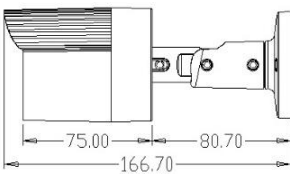

### Features

- Sony 1/2.9" 2.2MP CMOS sensor
- Supporting multiple analog HD 1080p standards
- Up to 300m coax cable transmission
- Enhancements: D-WDR, 2D/3D NR, BLC, highlight suppression, defogging
- Adjustable IR to avoid over-exposure
- Motion detection
- Privacy masks
- Multi-lingual OSD menu

### Dimensions