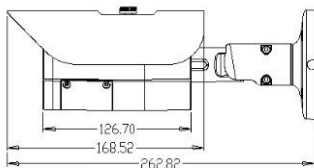

Dimensions

Specifications

Model	AS2-B34W
CAMERA	
Image Sensor	Sony 1/2.9" 2.2MP CMOS sensor
Effective Pixel	1920 (H) x 1080 (V)
Frame Rate	25/30fps
Video Output	Switchable among multiple analog HD standards and CVBS, 1.0Vp-p composite video, 75Ω
Min. Illumination	0.0 Lux (IR on)
IR Range	40m
Sync System	Internal
Scan System	Progressive scan
Lens	2.8 - 12mm
Angle of View	Horizontal: 31° ~ 91° ; Vertical: 18° ~ 47°
Electronic Shutter	Auto / manual (1/30 - 1/50000) / FLK
S/N Rate	≥50db (AGC off)
CONTROL	
Video Adjustment	Brightness, sharpness
White Balance	ATW / AWC-SET / AWB / indoor / outdoor / manual
Noise Reduction	2D NR / 3D NR / off
Digital WDR	Auto / on / off
Video Compensation	BLC / HLC / off
Auto Gain Control	Auto / on / off
Day / Night Mode	Auto / B/W / color
Privacy Mask	4 zones
Motion Detection	4 zones
Orientation	Mirror / upside down / 180° rotation
Sens-Up	Up to 30X
MISCELLANEOUS	
Weather Protection	IP66
Operating Environment	-20 ~ 55°C / 90% relative humidity (no condensation)
Power Supply	DC12V, 8W
Dimensions (mm)	92 (W) x 95 (H) x 262 (L)
Weight	760g