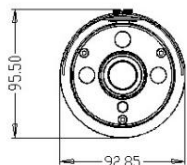

AHD 1080p Vari-focal Bullet Camera

Features

- Sony 1/2.9" 2.2MP CMOS sensor
- Supporting multiple analog HD 1080p standards
- Up to 300m coax cable transmission
- Enhancements: WDR, 2D/3D NR, BLC, highlight suppression, defogging
- Adjustable IR to avoid over-exposure
- Motion detection
- Privacy masks
- Multi-lingual OSD menu

Dimensions

Specifications

Model	AS2-B34W
CAMERA	
Image Sensor	Sony 1/2.9" 2.2MP CMOS sensor
Effective Pixel	1920 (H) x 1080 (V)
Frame Rate	25/30fps
Video Output	Switchable among multiple analog HD standards and CVBS, 1.0Vp-p composite video, 75Ω
Min. Illumination	0.0 Lux (IR on)
IR Range	40m
Sync System	Internal
Scan System	Progressive scan
Lens	2.8 - 12mm
Angle of View	Horizontal: 31° ~ 91° ; Vertical: 18° ~ 47°
Electronic Shutter	Auto / manual (1/30 - 1/50000) / FLK
S/N Rate	≥50db (AGC off)
CONTROL	
Video Adjustment	Brightness, sharpness
White Balance	ATW / AWC-SET / AWB / indoor / outdoor / manual
Noise Reduction	2D NR / 3D NR / off
Digital WDR	Auto / on / off
Video Compensation	BLC / HLC / off
Auto Gain Control	Auto / on / off
Day / Night Mode	Auto / B/W / color
Privacy Mask	4 zones
Motion Detection	4 zones
Orientation	Mirror / upside down / 180° rotation
Sens-Up	Up to 30X
MISCELLANEOUS	
Weather Protection	IP66
Operating Environment	-20 ~ 55°C / 90% relative humidity (no condensation)
Power Supply	DC12V, 8W
Dimensions (mm)	92 (W) x 95 (H) x 262 (L)
Weight	760g