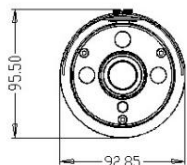

AHD 1080p Vari-focal Bullet Camera

Features

- Sony 1/2.9" 2.2MP CMOS sensor
- Supporting multiple analog HD 1080p standards
- Up to 300m coax cable transmission
- Enhancements: D-WDR, 2D/3D NR, BLC, highlight suppression, defogging
- Adjustable IR to avoid over-exposure
- Motion detection
- Privacy masks
- Multi-lingual OSD menu

Dimensions

Specifications

Model	AS2-B34W
CAMERA	
Image Sensor	Sony 1/2.9" 2.2MP CMOS sensor
Effective Pixel	1920 (H) x 1080 (V)
Frame Rate	25/30fps
Video Output	Switchable among multiple analog HD standards and CVBS, 1.0Vp-p composite video, 75Ω
Min. Illumination	0.0 Lux (IR on)
IR Range	40m
Sync System	Internal
Scan System	Progressive scan
Lens	2.8 - 12mm
Angle of View	Horizontal: 91° ~ 31°; Vertical: 47° ~ 18°
Electronic Shutter	Auto / manual (1/30 - 1/50000) / FLK
S/N Rate	≥50db (AGC off)
CONTROL	
Video Adjustment	Brightness, sharpness
White Balance	ATW / AWC-SET / AWB / indoor / outdoor / manual
Noise Reduction	2D NR / 3D NR / off
Digital WDR	Auto / on / off
Video Compensation	BLC / HLC / off
Auto Gain Control	Auto / on / off
Day / Night Mode	Auto / B/W / color
Privacy Mask	4 zones
Motion Detection	4 zones
Orientation	Mirror / upside down / 180° rotation
Sens-Up	Up to 30X
MISCELLANEOUS	
Weather Protection	IP66
Operating Environment	-20 ~ 55°C / 90% relative humidity (no condensation)
Power Supply	DC12V, 8W
Dimensions (mm)	92 (W) x 95 (H) x 262 (L)
Weight	760g