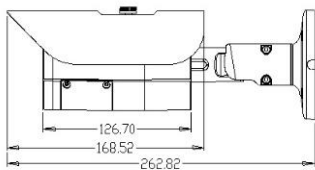

Dimensions

Specifications

Model	AS2-B34W
CAMERA	
Image Sensor	Sony 1/2.9" 2.2MP CMOS sensor
Effective Pixel	1920 (H) x 1080 (V)
Frame Rate	25/30fps
Video Output	Switchable among multiple analog HD standards and CVBS, 1.0Vp-p composite video, 75Ω
Min. Illumination	0.0 Lux (IR on)
IR Range	40m
Sync System	Internal
Scan System	Progressive scan
Lens	2.8 - 12mm
Angle of View	Horizontal: 91° ~ 31°; Vertical: 47° ~ 18°
Electronic Shutter	Auto / manual (1/30 - 1/50000) / FLK
S/N Rate	≥50db (AGC off)
CONTROL	
Video Adjustment	Brightness, sharpness
White Balance	ATW / AWC-SET / AWB / indoor / outdoor / manual
Noise Reduction	2D NR / 3D NR / off
Digital WDR	Auto / on / off
Video Compensation	BLC / HLC / off
Auto Gain Control	Auto / on / off
Day / Night Mode	Auto / B/W / color
Privacy Mask	4 zones
Motion Detection	4 zones
Orientation	Mirror / upside down / 180° rotation
Sens-Up	Up to 30X
MISCELLANEOUS	
Weather Protection	IP66
Operating Environment	-20 ~ 55°C / 90% relative humidity (no condensation)
Power Supply	DC12V, 8W
Dimensions (mm)	92 (W) x 95 (H) x 262 (L)
Weight	760g