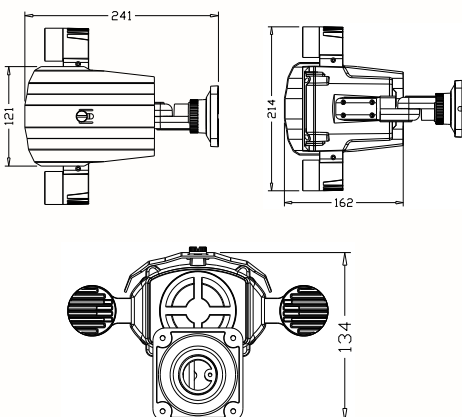

AHD 1080p Extra Long Range Bullet Camera

Features

- Sony 1/2.9" 2.2MP CMOS sensor
- Supporting multiple analog HD 1080p standards
- Up to 300m coax cable transmission
- Enhancements: D-WDR, 2D/3D NR, BLC, highlight suppression, defogging
- Motion detection
- Privacy masks
- Multi-lingual OSD menu

Dimensions

Specifications

Model	AS2-B54M
CAMERA	
Image Sensor	Sony 1/2.9" 2.2MP CMOS sensor
Effective Pixel	1920 (H) x 1080 (V)
Frame Rate	25/30fps
Video Output	Switchable among multiple analog HD standards and CVBS, 1.0Vp-p composite video, 75Ω
Min. Illumination	0.0 lux (IR on)
IR Range	80m
Sync System	Internal
Scan System	Progressive scan
Lens	6 – 22mm
Angle of View	Horizontal: 39° ~ 15°; Vertical: 21° ~ 9°
Electronic Shutter	Auto / manual (1/30 - 1/50000) / FLK
S/N Rate	≥50db (AGC off)
CONTROL	
Video Adjustment	Brightness, sharpness
White Balance	ATW / AWC-SET / AWB / indoor / outdoor / manual
Noise Reduction	2D NR / 3D NR / off
Digital WDR	Auto / on / off
Video Compensation	BLC / HLC / off
Auto Gain Control	Auto / on / off
Day / Night Mode	Auto / B/W / color
Privacy Mask	4 zones
Motion Detection	4 zones
Orientation	Mirror / upside down / 180° rotation
Sens-Up	Up to 30X
MISCELLANEOUS	
Weather Protection	IP66
Operating Environment	-20 ~ 55°C / 90% relative humidity (no condensation)
Power Supply	DC12V, 10W
Dimensions (mm)	241 (L) x 214 (W) x 134 (H)
Weight	1218 g