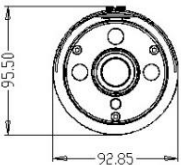

Dimensions

Specifications

Model	FS2-B36M
CAMERA	
Image Sensor	Sony 1/2.8" 2MP STARVIS sensor
Effective Pixel	1920 (H) x 1080 (V)
Frame Rate	25/30fps
Resolution	Up to 1080p (main stream); up to D1 (sub stream)
Video Compression	H.265 / H.264 / M-JPEG (16kbps – 8000kbps)
Audio Compression	G.711u (64kbps)
Open Standard	ONVIF (Profile S)
Min. Illumination	0.0 lux (IR on); 0.02 lux (colour, IR off), 0.002 lux (B/W, IR off)
IR Range	40m
Sync System	Internal
Scan System	Progressive scan
Lens	6 - 22mm motorized lens
Angle of View	Horizontal: 21° ~ 48°; Vertical: 12° ~ 26°
Electronic Shutter	Auto / manual (1/30-1/10000) / FLK
S/N Ratio	≥50db (AGC off)
CONTROL	
Video Adjustment	Brightness, contrast, saturation, sharpness, hue
3D Noise Reduction	Close / low / mid / mid-high / high
True WDR	Close / low / mid / high
Auto Gain Control	Low / mid-low / mid / mid-high / high
Day / Night	Auto / color / B/W / external
Privacy Mask	4 zones
Mirror	Close / horizontal / vertical / 90° rotation / 180° rotation / 270° rotation
Slow Shutter	Close / open
FACE RECOGNITION	
Simultaneous Detections	10
Face Size	Pupils distance: ≥60 pixels; Face pixel: ≥80 pixels
Face Angle	Vertical: ≤30°; Horizontal: ≤30°
Capacity	3000 faces
Accuracy	≥98% (subject to conditions)
Response Speed	≤200ms
EVENT	
Event Type	External alarm, video motion detection, video tamper, network interruption
Action Type	Dial-back, snapshot, relay switch control, email notification, micro SD card recording
External Alarm Input	2
Motion Detection	4
Relay Output	1
COMMUNICATION	
Network	RJ-45, 100 base-T
Protocol	TCP/IP, UDP, HTTP, HTTPS, DHCP, RTSP, DDNS, SMTP(SSL), PPPoE, UPNP, NTP, P2P, FTP
Concurrent Connection	4
Wiegand Output	1
Audio Input	0
Audio Output	0
Video Output	0
MISCELLANEOUS	
Weather Protection	IP66
Operating Environment	-20 ~ 55°C / 90% relative humidity (no condensation)
Power Supply	DC12V / PoE, 10W
Dimensions (mm)	93 (W) x 96 (H) x 263 (L)
Weight	904g