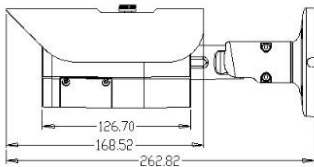

Dimensions

Specifications

Model	FS2-B36M
CAMERA	
Image Sensor	Sony 1/2.8" 2MP STARVIS sensor
Effective Pixel	1920 (H) x 1080 (V)
Frame Rate	25/30fps
Resolution	Up to 1080p (main stream); up to D1 (sub stream)
Video Compression	H.265 / H.264 / M-JPEG (16kbps – 8000kbps)
Audio Compression	G.711u (64kbps)
Open Standard	ONVIF (Profile S)
Min. Illumination	0.0 lux (IR on); 0.02 lux (colour, IR off), 0.002 lux (B/W, IR off)
IR Range	40m
Sync System	Internal
Scan System	Progressive scan
Lens	6 - 22mm motorized lens
Angle of View	Horizontal: 21° ~ 48°; Vertical: 12° ~ 26°
Electronic Shutter	Auto / manual (1/30-1/10000) / FLK
S/N Ratio	≥50db (AGC off)
CONTROL	
Video Adjustment	Brightness, contrast, saturation, sharpness, hue
3D Noise Reduction	Close / low / mid / mid-high / high
True WDR	Close / low / mid / high
Auto Gain Control	Low / mid-low / mid / mid-high / high
Day / Night	Auto / color / B/W / external
Privacy Mask	4 zones
Mirror	Close / horizontal / vertical / 90° rotation / 180° rotation / 270° rotation
Slow Shutter	Close / open
FACE RECOGNITION	
Simultaneous Detections	10
Face Size	Pupils distance: ≥60 pixels; Face pixel: ≥80 pixels
Face Angle	Vertical: ≤30°; Horizontal: ≤30°
Capacity	3000 faces
Accuracy	≥98% (subject to conditions)
Response Speed	≤200ms
EVENT	
Event Type	External alarm, video motion detection, video tamper, network interruption
Action Type	Dial-back, snapshot, relay switch control, email notification, micro SD card recording
External Alarm Input	2
Motion Detection	4
Relay Output	1
COMMUNICATION	
Network	RJ-45, 100 base-T
Protocol	TCP/IP, UDP, HTTP, HTTPS, DHCP, RTSP, DDNS, SMTP(SSL), PPPoE, UPNP, NTP, P2P, FTP
Concurrent Connection	4
Wiegand Output	1
Audio Input	0
Audio Output	0
Video Output	0
MISCELLANEOUS	
Weather Protection	IP66
Operating Environment	-20 ~ 55°C / 90% relative humidity (no condensation)
Power Supply	DC12V / PoE, 10W
Dimensions (mm)	93 (W) x 96 (H) x 263 (L)
Weight	904g