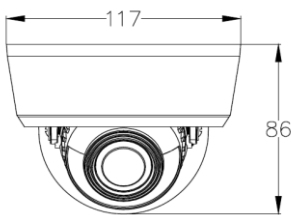

Dimensions

Specifications

Model	FS2-V25M
CAMERA	
Image Sensor	Sony 1/2.8" 2MP STARVIS sensor
Effective Pixel	1920 (H) x 1080 (V)
Frame Rate	25/30fps
Resolution	Up to 1080p (main stream); up to D1 (sub stream)
Video Compression	H.265 / H.264 / M-JPEG (16kbps – 8000kbps)
Audio Compression	G.711u (64kbps)
Open Standard	ONVIF (Profile S)
Min. Illumination	0.02 lux (colour), 0.002 lux (B/W)
IR Range	-
Sync System	Internal
Scan System	Progressive scan
Lens	6 - 22mm motorized lens
Angle of View	Horizontal: 21° ~ 48°; Vertical: 12° ~ 26°
Electronic Shutter	Auto / manual (1/30-1/10000) / FLK
S/N Ratio	≥50db (AGC off)
CONTROL	
Video Adjustment	Brightness, contrast, saturation, sharpness, hue
3D Noise Reduction	Close / low / mid / mid-high / high
True WDR	Close / low / mid / high
Auto Gain Control	Low / mid-low / mid / mid-high / high
Day / Night	Auto / color / B/W / external
Privacy Mask	4 zones
Mirror	Close / horizontal / vertical / 90° rotation / 180° rotation / 270° rotation
Slow Shutter	Close / open
FACE RECOGNITION	
Simultaneous Detections	10
Face Size	Pupils distance: ≥60 pixels; Face pixel: ≥80 pixels
Face Angle	Vertical: ≤30°; Horizontal: ≤30°
Capacity	3000 faces
Accuracy	≥98% (subject to conditions)
Response Speed	≤200ms
EVENT	
Event Type	External alarm, video motion detection, video tamper, network interruption
Action Type	Dial-back, snapshot, relay switch control, email notification, micro SD card recording
External Alarm Input	2
Motion Detection	4
Relay Output	1
COMMUNICATION	
Network	RJ-45, 100 base-T
Protocol	TCP/IP, UDP, HTTP, HTTPS, DHCP, RTSP, DDNS, SMTP(SSL), PPPoE, UPNP, NTP, P2P, FTP
Concurrent Connection	4
Wiegand Output	1
Audio Input	0
Audio Output	0
Video Output	0
MISCELLANEOUS	
Weather Protection	IP66
Operating Environment	-20 ~ 55°C / 90% relative humidity (no condensation)
Power Supply	DC12V / PoE, 5W
Dimensions (mm)	86 (H) x Φ117 (D)
Weight	600g