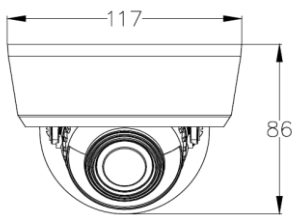

Dimensions

Specifications

Model	FS2-V25W
CAMERA	
Image Sensor	Sony 1/2.8" 2MP STARVIS sensor
Effective Pixel	1920 (H) x 1080 (V)
Frame Rate	25/30fps
Resolution	Up to 1080p (main stream); up to D1 (sub stream)
Video Compression	H.265 / H.264 / M-JPEG (16kbps – 8000kbps)
Audio Compression	G.711u (64kbps)
Open Standard	ONVIF (Profile S)
Min. Illumination	0.02 lux (colour), 0.002 lux (B/W)
IR Range	-
Sync System	Internal
Scan System	Progressive scan
Lens	2.8 - 12mm motorized lens
Angle of View	Horizontal: 34° ~ 97°; Vertical: 19° ~ 51°
Electronic Shutter	Auto / manual (1/30-1/10000) / FLK
S/N Ratio	≥50db (AGC off)
CONTROL	
Video Adjustment	Brightness, contrast, saturation, sharpness, hue
3D Noise Reduction	Close / low / mid / mid-high / high
True WDR	Close / low / mid / high
Auto Gain Control	Low / mid-low / mid / mid-high / high
Day / Night	Auto / color / B/W / external
Privacy Mask	4 zones
Mirror	Close / horizontal / vertical / 90° rotation / 180° rotation / 270° rotation
Slow Shutter	Close / open
FACE RECOGNITION	
Simultaneous Detections	10
Face Size	Pupils distance: ≥60 pixels; Face pixel: ≥80 pixels
Face Angle	Vertical: ≤30°; Horizontal: ≤30°
Capacity	3000 faces
Accuracy	≥98% (subject to conditions)
Response Speed	≤200ms
EVENT	
Event Type	External alarm, video motion detection, video tamper, network interruption
Action Type	Dial-back, snapshot, relay switch control, email notification, micro SD card recording
External Alarm Input	2
Motion Detection	4
Relay Output	1
COMMUNICATION	
Network	RJ-45, 100 base-T
Protocol	TCP/IP, UDP, HTTP, HTTPS, DHCP, RTSP, DDNS, SMTP(SSL), PPPoE, UPNP, NTP, P2P, FTP
Concurrent Connection	4
Wiegand Output	1
Audio Input	0
Audio Output	0
Video Output	0
MISCELLANEOUS	
Weather Protection	IP66
Operating Environment	-20 ~ 55°C / 90% relative humidity (no condensation)
Power Supply	DC12V / PoE, 5W
Dimensions (mm)	86 (H) x Φ117 (D)
Weight	600g