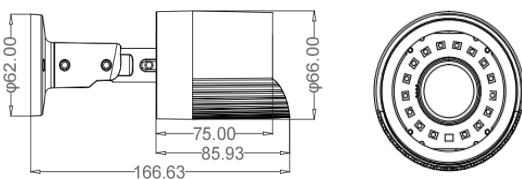

Intelligent 4MP Mini Bullet IP Camera

Features

- 1/3" 4MP CMOS sensor
- Triple streams (H.265 / H.264 / M-JPEG)
- Built-in video analytic functions
- Region of interest (ROI)
- Automatic network replenishment (ANR)
- Day/Night (ICR), WDR, 3DNR, AGC
- ONVIF (Profile S)
- Power over Ethernet (PoE)

Dimensions

Specifications

Model	NF4-B22S
CAMERA	
Image Sensor	1/3" 4MP CMOS sensor
Effective Pixel	2592 (H) x 1520 (V)
Frame Rate	25/30fps
Resolution	Up to 2592 x 1520@25/30fps (main stream); Up to D1@25/30fps (sub stream); Up to 2592 x 1520@5fps (third stream)
Video Compression	H.265 / H.264 / M-JPEG (16kbps – 8000kbps)
Audio Compression	-
Open Standard	ONVIF (Profile S)
Min. Illumination	0.0 lux (IR on)
IR Range	20m
Sync System	Internal
Scan System	Progressive scan
Lens	3.6mm
Angle of View	Horizontal: 74°; Vertical: 41°
Electronic Shutter	Auto / manual (1/30-1/10000) / FLK
CONTROL	
Video Adjustment	Brightness, contrast, saturation, sharpness, hue
3D Noise Reduction	Close / low / mid / mid-high / high
Digital WDR	Close / low / mid / high
Auto Gain Control	Low / mid-low / mid / mid-high / high
Day / Night	Auto / color / B/W / external
Privacy Mask	4 zones
Mirror	Close / horizontal / vertical / 90° rotation / 180° rotation / 270° rotation
Slow Shutter	Close / open
EVENT	
Event Type	Video motion detection, video tamper
Video Analysis	Tripwire, loitering, missing / unattended object detection, crowd monitoring
Action Type	Dial-back, snapshot, email notification
External Alarm Input	0
Motion Detection	4
Relay Output	0
COMMUNICATION	
Network	RJ-45, 100 base-T
Protocol	TCP/IP, UDP, HTTP, DHCP, RTSP, DDNS, SMTP(SSL), PPPoE, UPNP, NTP, P2P, FTP
Concurrent Connection	4
Audio Input	0
Audio Output	0
Video Output	1 (CVBS)
MISCELLANEOUS	
Weather Protection	IP66
Operating Environment	-20 ~ 55°C / 90% relative humidity (no condensation)
Power Supply	DC12V / PoE, 7W
Dimensions (mm)	66 (W) x 66 (H) x 167 (L)
Weight	400g