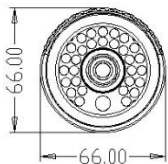

Intelligent 4MP Mini Bullet IP Camera

Features

- 1/3" 4MP CMOS sensor
- H.265 / H.264 / M-JPEG dual streams
- Built-in video analytic functions
- Day/Night (ICR), WDR, 3DNR, AGC
- ONVIF (Profile S)
- Power over Ethernet (PoE)

Dimensions

Specifications

Model	NF4-B22S
CAMERA	
Image Sensor	1/3" 4MP CMOS sensor
Effective Pixel	2592 (H) x 1520 (V)
Frame Rate	25/30fps
Resolution	Up to 2592 x 1520 (main stream); up to VGA (sub stream)
Video Compression	H.265, H.264, M-JPEG (16kbps – 8000kbps)
Audio Compression	-
Open Standard	ONVIF (Profile S)
Min. Illumination	0.0 lux (IR on)
IR Range	20m
Sync System	Internal
Scan System	Progressive scan
Lens	3.6mm
Angle of View	Horizontal: 74°; Vertical: 41°
Electronic Shutter	Auto / manual (1/30-1/10000) / FLK
CONTROL	
Video Adjustment	Brightness, contrast, saturation, sharpness, hue
3D Noise Reduction	Close / low / mid / mid-high / high
Digital WDR	Close / low / mid / high
Auto Gain Control	Low / mid-low / mid / mid-high / high
Day / Night	Auto / color / B/W / external
Privacy Mask	4 zones
Mirror	Close / horizontal / vertical / 90° rotation / 180° rotation / 270° rotation
Slow Shutter	Close / open
EVENT	
Event Type	Video motion detection, video tamper
Video Analysis	Tripwire, loitering, missing / unattended object detection, crowd monitoring
Action Type	Dial-back, snapshot, email notification
External Alarm Input	0
Motion Detection	4
Relay Output	0
COMMUNICATION	
Network	RJ-45, 100 base-T
Protocol	TCP/IP, UDP, HTTP, DHCP, RTSP, DDNS, SMTP(SSL), PPPoE, UPNP, NTP, P2P, FTP
Concurrent Connection	4
Audio Input	0
Audio Output	0
Video Output	1 (CVBS)
MISCELLANEOUS	
Weather Protection	IP66
Operating Environment	-20 ~ 55°C / 90% relative humidity (no condensation)
Power Supply	DC12V / PoE, 7W
Dimensions (mm)	66 (W) x 66 (H) x 167 (L)
Weight	400g