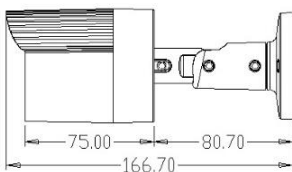

Intelligent 4MP Mini Bullet IP Camera

Features

- 1/3" 4MP CMOS sensor
- H.265 / H.264 / M-JPEG dual streams
- Built-in video analytic functions
- Day/Night (ICR), WDR, 3DNR, AGC
- ONVIF (Profile S)
- Power over Ethernet (PoE)

Dimensions

Specifications

Model	NF4-B22S
CAMERA	
Image Sensor	1/3" 4MP CMOS sensor
Effective Pixel	2592 (H) x 1520 (V)
Frame Rate	25/30fps
Resolution	Up to 2592 x 1520 (main stream); up to VGA (sub stream)
Video Compression	H.265, H.264, M-JPEG (16kbps – 8000kbps)
Audio Compression	-
Open Standard	ONVIF (Profile S)
Min. Illumination	0.0 lux (IR on)
IR Range	20m
Sync System	Internal
Scan System	Progressive scan
Lens	3.6mm
Angle of View	Horizontal: 74°; Vertical: 41°
Electronic Shutter	Auto / manual (1/30-1/10000) / FLK
CONTROL	
Video Adjustment	Brightness, contrast, saturation, sharpness, hue
3D Noise Reduction	Close / low / mid / mid-high / high
Digital WDR	Close / low / mid / high
Auto Gain Control	Low / mid-low / mid / mid-high / high
Day / Night	Auto / color / B/W / external
Privacy Mask	4 zones
Mirror	Close / horizontal / vertical / 90° rotation / 180° rotation / 270° rotation
Slow Shutter	Close / open
EVENT	
Event Type	Video motion detection, video tamper
Video Analysis	Tripwire, loitering, missing / unattended object detection, crowd monitoring
Action Type	Dial-back, snapshot, email notification
External Alarm Input	0
Motion Detection	4
Relay Output	0
COMMUNICATION	
Network	RJ-45, 100 base-T
Protocol	TCP/IP, UDP, HTTP, DHCP, RTSP, DDNS, SMTP(SSL), PPPoE, UPNP, NTP, P2P, FTP
Concurrent Connection	4
Audio Input	0
Audio Output	0
Video Output	1 (CVBS)
MISCELLANEOUS	
Weather Protection	IP66
Operating Environment	-20 ~ 55°C / 90% relative humidity (no condensation)
Power Supply	DC12V / PoE, 7W
Dimensions (mm)	66 (W) x 66 (H) x 167 (L)
Weight	400g