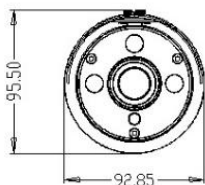

Dimensions

Specifications

Model	NF4-B36W
CAMERA	
Image Sensor	1/3" 4MP CMOS sensor
Effective Pixel	2592 (H) x 1520 (V)
Frame Rate	25/30fps
Resolution	Up to 2592 x 1520@25/30fps (main stream); Up to D1@25/30fps (sub stream); Up to 2592 x 1520@5fps (third stream)
Video Compression	H.265 / H.264 / M-JPEG (16kbps – 8000kbps)
Audio Compression	G.711u (64kbps)
Open Standard	ONVIF (Profile S)
Min. Illumination	0.0 lux (IR on)
IR Range	40m
Sync System	Internal
Scan System	Progressive scan
Lens	2.8 - 12mm motorized lens
Angle of View	Horizontal: 32° ~ 86°; Vertical: 18° ~ 47°
Electronic Shutter	Auto / manual (1/30-1/10000) / FLK
CONTROL	
Video Adjustment	Brightness, contrast, saturation, sharpness, hue
3D Noise Reduction	Close / low / mid / mid-high / high
Digital WDR	Close / low / mid / high
Auto Gain Control	Low / mid-low / mid / mid-high / high
Day / Night	Auto / color / B/W / external
Privacy Mask	4 zones
Mirror	Close / horizontal / vertical / 90° rotation / 180° rotation / 270° rotation
Slow Shutter	Close / open
EVENT	
Event Type	External alarm, video motion detection, video tamper, network interruption
Video Analysis	Tripwire, loitering, missing / unattended object detection, crowd monitoring
Action Type	Dial-back, snapshot, relay switch control, email notification, micro SD card recording
External Alarm Input	2
Motion Detection	4
Relay Output	1
COMMUNICATION	
Network	RJ-45, 100 base-T
Protocol	TCP/IP, UDP, HTTP, DHCP, RTSP, DDNS, SMTP(SSL), PPPoE, UPNP, NTP, P2P, FTP
Concurrent Connection	4
Audio Input	1
Audio Output	1
Video Output	1 (CVBS)
MISCELLANEOUS	
Weather Protection	IP66
Operating Environment	-20 ~ 55°C / 90% relative humidity (no condensation)
Power Supply	DC12V / PoE, 10W
Dimensions (mm)	93 (W) x 96 (H) x 263 (L)
Weight	904g