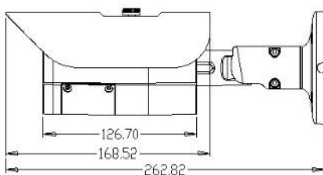

Dimensions

Specifications

Model	NF4-B36W
CAMERA	
Image Sensor	1/3" 4MP CMOS sensor
Effective Pixel	2592 (H) x 1520 (V)
Frame Rate	25/30fps
Resolution	Up to 2592 x 1520@25/30fps (main stream); Up to D1@25/30fps (sub stream); Up to 2592 x 1520@5fps (third stream)
Video Compression	H.265 / H.264 / M-JPEG (16kbps – 8000kbps)
Audio Compression	G.711u (64kbps)
Open Standard	ONVIF (Profile S)
Min. Illumination	0.0 lux (IR on)
IR Range	40m
Sync System	Internal
Scan System	Progressive scan
Lens	2.8 - 12mm motorized lens
Angle of View	Horizontal: 32° ~ 86°; Vertical: 18° ~ 47°
Electronic Shutter	Auto / manual (1/30-1/10000) / FLK
CONTROL	
Video Adjustment	Brightness, contrast, saturation, sharpness, hue
3D Noise Reduction	Close / low / mid / mid-high / high
Digital WDR	Close / low / mid / high
Auto Gain Control	Low / mid-low / mid / mid-high / high
Day / Night	Auto / color / B/W / external
Privacy Mask	4 zones
Mirror	Close / horizontal / vertical / 90° rotation / 180° rotation / 270° rotation
Slow Shutter	Close / open
EVENT	
Event Type	External alarm, video motion detection, video tamper, network interruption
Video Analysis	Tripwire, loitering, missing / unattended object detection, crowd monitoring
Action Type	Dial-back, snapshot, relay switch control, email notification, micro SD card recording
External Alarm Input	2
Motion Detection	4
Relay Output	1
COMMUNICATION	
Network	RJ-45, 100 base-T
Protocol	TCP/IP, UDP, HTTP, DHCP, RTSP, DDNS, SMTP(SSL), PPPoE, UPNP, NTP, P2P, FTP
Concurrent Connection	4
Audio Input	1
Audio Output	1
Video Output	1 (CVBS)
MISCELLANEOUS	
Weather Protection	IP66
Operating Environment	-20 ~ 55°C / 90% relative humidity (no condensation)
Power Supply	DC12V / PoE, 10W
Dimensions (mm)	93 (W) x 96 (H) x 263 (L)
Weight	904g