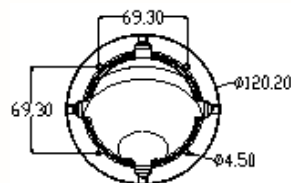

Dimensions

Specifications

Model	NF4-D32S
CAMERA	
Image Sensor	1/3" 4MP CMOS sensor
Effective Pixel	2592 (H) x 1520 (V)
Frame Rate	25/30fps
Resolution	Up to 2592 x 1520@25/30fps (main stream); Up to D1@25/30fps (sub stream); Up to 2592 x 1520@5fps (third stream)
Video Compression	H.265 / H.264 / M-JPEG (16kbps – 8000kbps)
Audio Compression	-
Open Standard	ONVIF (Profile S)
Min. Illumination	0.0 lux (IR on)
IR Range	30m
Sync System	Internal
Scan System	Progressive scan
Lens	3.6mm
Angle of View	Horizontal: 74°; Vertical: 41°
Electronic Shutter	Auto / manual (1/30-1/10000) / FLK
CONTROL	
Video Adjustment	Brightness, contrast, saturation, sharpness, hue
3D Noise Reduction	Close / low / mid / mid-high / high
Digital WDR	Close / low / mid / high
Auto Gain Control	Low / mid-low / mid / mid-high / high
Day / Night	Auto / color / B/W / external
Privacy Mask	4 zones
Mirror	Close / horizontal / vertical / 90° rotation / 180° rotation / 270° rotation
Slow Shutter	Close / open
EVENT	
Event Type	Video motion detection, video tamper
Video Analysis	Tripwire, loitering, missing / unattended object detection, crowd monitoring
Action Type	Dial-back, snapshot, email notification
External Alarm Input	0
Motion Detection	4
Relay Output	0
COMMUNICATION	
Network	RJ-45, 100 base-T
Protocol	TCP/IP, UDP, HTTP, DHCP, RTSP, DDNS, SMTP(SSL), PPPoE, UPNP, NTP, P2P, FTP
Concurrent Connection	4
Audio Input	0
Audio Output	0
Video Output	1 (CVBS)
MISCELLANEOUS	
Weather Protection	IP65
Operating Environment	-20 ~ 55°C / 90% relative humidity (no condensation)
Power Supply	DC12V / PoE, 10W
Dimensions (mm)	95 (H) x Ø120 (D)
Weight	675g
Accessories	CC-WL0D3, CC-DP0D3