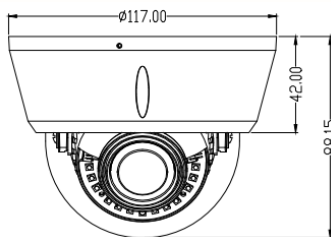

Intelligent 4MP Compact Vandal Resistant Dome IP Camera

Features

- 1/3" 4MP CMOS sensor
- H.265 / H.264 / M-JPEG dual streams
- Built-in video analytic functions
- Micro SD slot for recording
- Day/Night (ICR), WDR, 3DNR, AGC
- ONVIF (Profile S)
- Power over Ethernet (PoE)

Dimensions

Specifications

Model	NF4-V22S
CAMERA	
Image Sensor	1/3" 4MP CMOS sensor
Effective Pixel	2592 (H) x 1520 (V)
Frame Rate	25/30fps
Resolution	Up to 2592 x 1520 (main stream); up to VGA (sub stream)
Video Compression	H.265, H.264, M-JPEG (16kbps – 8000kbps)
Audio Compression	G.711u (64kbps)
Open Standard	ONVIF (Profile S)
Min. Illumination	0.0 lux (IR on)
IR Range	20m
Sync System	Internal
Scan System	Progressive scan
Lens	3.6mm
Angle of View	Horizontal: 74°; Vertical: 41°
Electronic Shutter	Auto / manual (1/30-1/10000) / FLK
CONTROL	
Video Adjustment	Brightness, contrast, saturation, sharpness, hue
3D Noise Reduction	Close / low / mid / mid-high / high
Digital WDR	Close / low / mid / high
Auto Gain Control	Low / mid-low / mid / mid-high / high
Day / Night	Auto / color / B/W / external
Privacy Mask	4 zones
Mirror	Close / horizontal / vertical / 90° rotation / 180° rotation / 270° rotation
Slow Shutter	Close / open
EVENT	
Event Type	External alarm, video motion detection, video tamper, network interruption
Video Analysis	Tripwire, loitering, missing / unattended object detection, crowd monitoring
Action Type	Dial-back, snapshot, relay switch control, email notification, micro SD card recording
External Alarm Input	2
Motion Detection	4
Relay Output	1
COMMUNICATION	
Network	RJ-45, 100 base-T
Protocol	TCP/IP, UDP, HTTP, DHCP, RTSP, DDNS, SMTP(SSL), PPPoE, UPNP, NTP, P2P, FTP
Concurrent Connection	4
Audio Input	1
Audio Output	1
Video Output	1 (CVBS)
MISCELLANEOUS	
Weather Protection	IP66
Operating Environment	-20 ~ 55°C / 90% relative humidity (no condensation)
Power Supply	DC12V / PoE, 8W
Dimensions (mm)	88 (H) x Φ117 (D)
Weight	660g