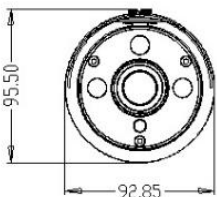

## Dimensions

## Specifications

Model	NM2-B34W
<b>CAMERA</b>	
Image Sensor	Sony 1/2.9" 2.1MP CMOS sensor
Effective Pixel	1920 (H) x 1080 (V)
Frame Rate	25/30fps
Resolution	Up to 1080p (main stream); up to D1 (sub stream)
Video Compression	H.265 / H.264 (16kbps – 8000kbps)
Audio Compression	-
Open Standard	ONVIF (Profile S)
Min. Illumination	0.0 lux (IR on)
IR Range	40m
Sync System	Internal
Scan System	Progressive scan
Lens	2.8 - 12mm
Angle of View	Horizontal: 39° ~ 102°; Vertical: 21° ~ 55°
Electronic Shutter	Auto / manual (1/30-1/10000) / FLK
S/N Ratio	≥50db
<b>CONTROL</b>	
Video Adjustment	Brightness, contrast, saturation, sharpness, hue
3D Noise Reduction	Close / low / mid / mid-high / high
Digital WDR	Close / low / mid / high
Auto Gain Control	Low / mid-low / mid / mid-high / high
Day / Night	Auto / color / B/W / external
Privacy Mask	4 zones
Mirror	Close / horizontal / vertical / 90° rotation / 180° rotation / 270° rotation
Defogging	Close / low / mid / high
<b>EVENT</b>	
Event Type	Video motion detection, video tamper
Video Analysis	Tripwire, loitering, missing / unattended object detection, crowd monitoring
Action Type	Dial-back, snapshot, email notification
External Alarm Input	0
Motion Detection	4
Relay Output	0
<b>COMMUNICATION</b>	
Network	RJ-45, 100 base-T
Protocol	TCP/IP, UDP, HTTP, DHCP, RTSP, DDNS, SMTP(SSL), PPPoE, UPNP, NTP, P2P, FTP
Concurrent Connection	3
Audio Input	0
Audio Output	0
Video Output	0
<b>MISCELLANEOUS</b>	
Weather Protection	IP66
Operating Environment	-20 ~ 55°C / 90% relative humidity (no condensation)
Power Supply	DC12V / PoE, 8W
Dimensions (mm)	93 (W) x 96 (H) x 263 (L)
Weight	904g