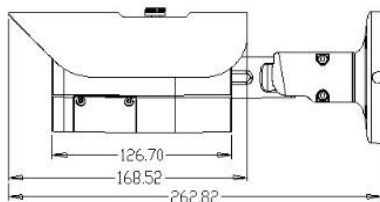

## Features

- Sony 1/2.9" 2.1MP CMOS sensor
- H.265 / H.264 dual streams
- Built-in video analytic functions
- Day/Night (ICR), WDR, 3DNR, AGC
- Motion detection
- Privacy masks
- ONVIF (Profile S)
- Power over Ethernet (PoE)

## Dimensions

## Specifications

Model	NM2-B34W
<b>CAMERA</b>	
Image Sensor	Sony 1/2.9" 2.1MP CMOS sensor
Effective Pixel	1920 (H) x 1080 (V)
Frame Rate	25/30fps
Resolution	Up to 1080p (main stream); up to D1 (sub stream)
Video Compression	H.265 / H.264 (16kbps – 8000kbps)
Audio Compression	-
Open Standard	ONVIF (Profile S)
Min. Illumination	0.0 lux (IR on)
IR Range	40m
Sync System	Internal
Scan System	Progressive scan
Lens	2.8 - 12mm
Angle of View	Horizontal: 39° ~ 102°; Vertical: 21° ~ 55°
Electronic Shutter	Auto / manual (1/30-1/10000) / FLK
S/N Ratio	≥50db
<b>CONTROL</b>	
Video Adjustment	Brightness, contrast, saturation, sharpness, hue
3D Noise Reduction	Close / low / mid / mid-high / high
Digital WDR	Close / low / mid / high
Auto Gain Control	Low / mid-low / mid / mid-high / high
Day / Night	Auto / color / B/W / external
Privacy Mask	4 zones
Mirror	Close / horizontal / vertical / 90° rotation / 180° rotation / 270° rotation
Defogging	Close / low / mid / high
<b>EVENT</b>	
Event Type	Video motion detection, video tamper
Video Analysis	Tripwire, loitering, missing / unattended object detection, crowd monitoring
Action Type	Dial-back, snapshot, email notification
External Alarm Input	0
Motion Detection	4
Relay Output	0
<b>COMMUNICATION</b>	
Network	RJ-45, 100 base-T
Protocol	TCP/IP, UDP, HTTP, DHCP, RTSP, DDNS, SMTP(SSL), PPPoE, UPNP, NTP, P2P, FTP
Concurrent Connection	3
Audio Input	0
Audio Output	0
Video Output	0
<b>MISCELLANEOUS</b>	
Weather Protection	IP66
Operating Environment	-20 ~ 55°C / 90% relative humidity (no condensation)
Power Supply	DC12V / PoE, 8W
Dimensions (mm)	93 (W) x 96 (H) x 263 (L)
Weight	904g