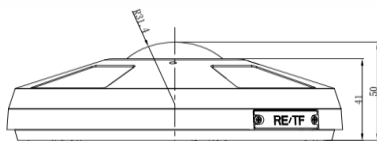

## Features

- Sony 1/1.7" 12MP CMOS sensor
- Built-in dewarping function – digital pan/tilt/zoom
- Flexible viewing composition: original fisheye view, single/double panoramic view, dewarped view
- Automatic network replenishment (ANR)
- Day/Night (ICR), WDR, 3D NR, defogging
- Micro SD slot for recording
- Privacy masks
- ONVIF (Profile S)
- Power over Ethernet (PoE)

## Dimensions