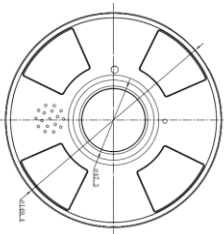

## Features

- Sony 1/1.7" 12MP CMOS sensor
- Built-in dewarping function – digital pan/tilt/zoom
- Flexible viewing composition: original fisheye view, single/double panoramic view, dewarped view
- Automatic network replenishment (ANR)
- Day/Night (ICR), WDR, 3D NR, defogging
- Micro SD slot for recording
- Privacy masks
- ONVIF (Profile S)
- Power over Ethernet (PoE)

## Dimensions