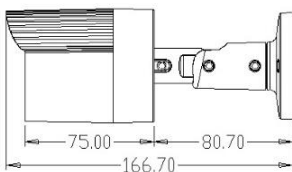

### Features

- Sony 1/2.9" 2.2MP CMOS sensor
- H.264 / M-JPEG dual streams
- Day/Night (ICR), D-WDR, 3DNR, AGC
- Adjustable IR to avoid over-exposure
- Motion detection
- Privacy masks
- ONVIF (Profile S)
- Power over Ethernet (PoE)

### Dimensions