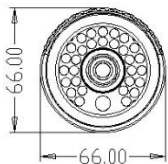

## IP 2MP Mini Bullet Camera

### Features

- Sony 1/2.9" 2.2MP CMOS sensor
- H.264 / M-JPEG dual streams
- Day/Night (ICR), D-WDR, 3DNR, AGC
- Adjustable IR to avoid over-exposure
- Motion detection
- Privacy masks
- ONVIF (Profile S)
- Power over Ethernet (PoE)

### Dimensions

### Specifications

Model	NS2-B22S
<b>CAMERA</b>	
Image Sensor	Sony 1/2.9" 2.2MP CMOS sensor
Effective Pixel	1920 (H) x 1080 (V)
Frame Rate	25/30fps
Resolution	Up to 1080p (main stream); up to D1 (sub stream)
Video Compression	H.264, M-JPEG (16kbps – 8000kbps)
Audio Compression	-
Open Standard	ONVIF (Profile S)
Min. Illumination	0.0 lux (IR on)
IR Range	20m (adjustable)
Sync System	Internal
Scan System	Progressive scan
Lens	3.6mm
Angle of View	Horizontal: 76°; Vertical: 40°
Electronic Shutter	Auto / manual (1/30-1/10000) / FLK
S/N Ratio	≥50db
<b>CONTROL</b>	
Video Adjustment	Brightness, contrast, saturation, sharpness, hue
3D Noise Reduction	Close / low / mid / mid-high / high
Digital WDR	Close / low / mid / high
Auto Gain Control	Low / mid-low / mid / mid-high / high
Day / Night	Auto / color / B/W / external
Privacy Mask	4 zones
Mirror	Close / horizontal / vertical / 90° rotation / 180° rotation / 270° rotation
Slow Shutter	Close / open
<b>EVENT</b>	
Event Type	Video motion detection, video tamper
Action Type	Dial-back, snapshot, email notification
External Alarm Input	0
Motion Detection	4
Relay Output	0
<b>COMMUNICATION</b>	
Network	RJ-45, 100 base-T
Protocol	TCP/IP, UDP, HTTP, DHCP, RTSP, DDNS, SMTP(SSL), PPPoE, UPNP, NTP, P2P, FTP
Concurrent Connection	5
Audio Input	0
Audio Output	0
Video Output	1 (CVBS)
<b>MISCELLANEOUS</b>	
Weather Protection	IP66
Operating Environment	-20 ~ 55°C / 90% relative humidity (no condensation)
Power Supply	DC12V/PoE, 7W
Dimensions (mm)	66 (W) x 66 (H) x 166 (L)
Weight	400g