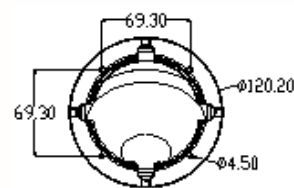

## Dimensions

## Specifications

Model	NS2-D32S
<b>CAMERA</b>	
Image Sensor	Sony 1/2.9" 2.2MP CMOS sensor
Effective Pixel	1920 (H) x 1080 (V)
Frame Rate	25/30fps
Resolution	Up to 1080p (main stream); up to D1 (sub stream)
Video Compression	H.264, M-JPEG (16kbps – 8000kbps)
Audio Compression	-
Open Standard	ONVIF (Profile S)
Min. Illumination	0.0 lux (IR on)
IR Range	30m
Sync System	Internal
Scan System	Progressive scan
Lens	3.6mm
Angle of View	Horizontal: 76°; Vertical: 40°
Electronic Shutter	Auto / manual (1/30-1/10000) / FLK
S/N Ratio	≥50db
<b>CONTROL</b>	
Video Adjustment	Brightness, contrast, saturation, sharpness, hue
3D Noise Reduction	Close / low / mid / mid-high / high
Digital WDR	Close / low / mid / high
Auto Gain Control	Low / mid-low / mid / mid-high / high
Day / Night	Auto / color / B/W / external
Privacy Mask	4 zones
Mirror	Close / horizontal / vertical / 90° rotation / 180° rotation / 270° rotation
Slow Shutter	Close / open
<b>EVENT</b>	
Event Type	Video motion detection, video tamper
Action Type	Dial-back, snapshot, email notification
External Alarm Input	0
Motion Detection	4
Relay Output	0
<b>COMMUNICATION</b>	
Network	RJ-45, 100 base-T
Protocol	TCP/IP, UDP, HTTP, DHCP, RTSP, DDNS, SMTP(SSL), PPPoE, UPNP, NTP, P2P, FTP
Concurrent Connection	5
Audio Input	0
Audio Output	0
Video Output	1 (CVBS)
<b>MISCELLANEOUS</b>	
Weather Protection	IP65
Operating Environment	-20 ~ 55°C / 90% relative humidity (no condensation)
Power Supply	DC12V / PoE, 10W
Dimensions (mm)	95 (H) x Φ120 (D)
Weight	675g
Accessories	CC-WL0D3, CC-DP0D3