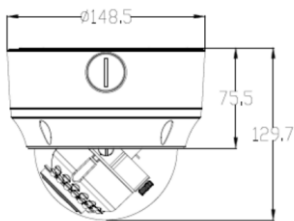

## Dimensions

## Specifications

Model	NV2-V36W
<b>CAMERA</b>	
Image Sensor	Sony 1/2.8" 2.1MP STARVIS sensor
Effective Pixel	1920 (H) x 1080 (V)
Frame Rate	25/30fps
Resolution	Up to 1920 x 1080@25/30fps (main stream); Up to D1@25/30fps (sub stream); Up to 1920 x 1080@15fps (third stream)
Video Compression	H.265 / H.264 / M-JPEG (16kbps – 8000kbps)
Audio Compression	G.711A (64kbps)
Open Standard	ONVIF (Profile S)
Min. Illumination	0.0 lux (IR on), 0.002 lux@F1.4 (IR off)
IR Range	25m
Sync System	Internal
Scan System	Progressive scan
Lens	2.8 - 12mm motorized lens
Angle of View	Horizontal: 34° ~ 97°; Vertical: 19° ~ 51°
Electronic Shutter	Auto / manual (1/30-1/10000) / FLK
S/N Ratio	≥50db
<b>CONTROL</b>	
Video Adjustment	Brightness, contrast, saturation, sharpness, hue
3D Noise Reduction	Close / low / mid / mid-high / high
True WDR	Close / low / mid / high
Auto Gain Control	Low / mid-low / mid / mid-high / high
Day / Night	Auto / color / B/W / external
Privacy Mask	4 zones
Mirror	Close / horizontal / vertical / 90° rotation / 180° rotation / 270° rotation
Defogging	Close / low / mid / high
Slow Shutter	Close / open
<b>EVENT</b>	
Event Type	External alarm, video motion detection, video tamper, network interruption
Video Analysis	Tripwire, loitering, missing / unattended object detection, crowd monitoring
Action Type	Dial-back, snapshot, relay switch control, email notification, micro SD card recording
External Alarm Input	2
Motion Detection	4
Relay Output	1
<b>COMMUNICATION</b>	
Network	RJ-45, 100 base-T
Protocol	TCP/IP, UDP, HTTP, DHCP, RTSP, DDNS, SMTP(SSL), PPPoE, UPNP, NTP, P2P, FTP
Concurrent Connection	4
Audio Input	1
Audio Output	1
Video Output	1 (CVBS)
<b>MISCELLANEOUS</b>	
Environmental Protection	IP67, IK10
Operating Environment	-20 ~ 55°C / 90% relative humidity (no condensation)
Power Supply	DC12V / PoE, 8W
Dimensions (mm)	130 (H) x Φ149 (D)
Weight	1120g
Accessories	CC-WL0V3, CC-DP0V3