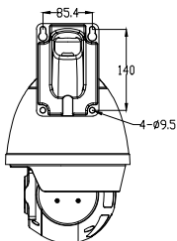

## Features

- Sony 1/2.8" 2.1MP STARVIS sensor
- Starlight sensitivity
- 33X optical zoom
- 120m long range IR with adaptive illumination angle
- H.265 / H.264 / M-JPEG dual streams
- Micro SD slot for recording
- Enhancements: T-WDR (120dB), 3D NR, defogging
- ONVIF (Profile S)
- Power over Ethernet (PoE)

## Dimensions