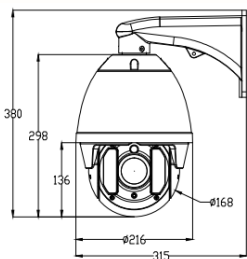

## Features

- Sony 1/2.8" 2.1MP STARVIS sensor
- Starlight sensitivity
- 33X optical zoom
- 120m long range IR with adaptive illumination angle
- H.265 / H.264 / M-JPEG dual streams
- Micro SD slot for recording
- Enhancements: T-WDR (120dB), 3D NR, defogging
- ONVIF (Profile S)
- Power over Ethernet (PoE)

## Dimensions