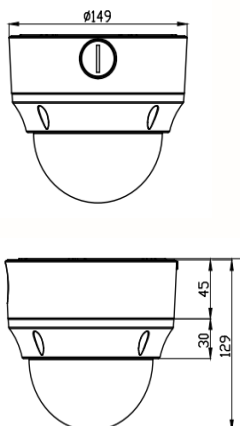

Dimensions

Specifications

Model	PZ2-T210
CAMERA	
Image Sensor	Sony 1/2.8" 2.1MP STARVIS sensor
Effective Pixel	1920 (H) x 1080 (V)
Frame Rate	25/30fps
Resolution	up to 1920 x 1080 (main stream); up to D1 (sub stream)
Video Compression	H.265 / H.264 / M-JPEG (16kbps – 8000kbps)
Open Standard	ONVIF (Profile S)
Min. Illumination	0.02 lux (colour), 0.002 lux (B/W)
Lens	12X optical zoom, f=4.7–56.4mm
Angle of View	6.4° ~ 60.9°
Electronic Shutter	1/15 (Max) ; 1/5000 (Min)
S/N Ratio	≥50db
CONTROL	
Video Adjustment	Brightness, contrast, saturation, sharpness, hue
3D Noise Reduction	Close / low / mid / mid-high / high
True WDR	Close / low / mid / high
Video Compensation	BLC / HLC / off
Auto Gain Control	Auto / on / off
Day / Night	Auto / color / B/W / external
Privacy Mask	8 zones
ROI	4 zones
Mirror	Close / horizontal / vertical / 180° rotation
Defogging	Close / open
Slow Shutter	Close / open
TELEMETRY	
Panning Angle	360°
Panning Speed	0.1°-200°/sec (manual); 240°/sec (preset)
Tilting Angle	90°
Preset	256
Patrol	8
Tour	8
Pattern	4
Home Position	Preset / patrol / tour / pattern / off
EVENT	
Event Type	External alarm, video motion detection, video tamper, network interruption
Video Analysis	Tripwire, loitering, missing / unattended object detection, crowd monitoring
Action Type	Dial-back, snapshot, relay switch control, email notification, micro SD card recording
External Alarm Input	1
Motion Detection	4
Relay Output	1
COMMUNICATION	
Network	RJ-45, 100 base-T
Protocol	TCP/IP, UDP, HTTP, DHCP, RTSP, DDNS, SMTP(SSL), PPPoE, UPNP, NTP, P2P, FTP
Concurrent Connection	4
Audio Input	1
Audio Output	1
Video Output	1 (CVBS)
MISCELLANEOUS	
Weather Protection	IP66
Operating Environment	-20 ~ 55°C / 90% relative humidity (no condensation)
Power Supply	DC24V/PoE (IEEE802.3at), 10W
Dimensions (mm)	129 (H) x Φ149 (D)
Weight	2kg
Accessories	CC-WL0V3, CC-DP0V3